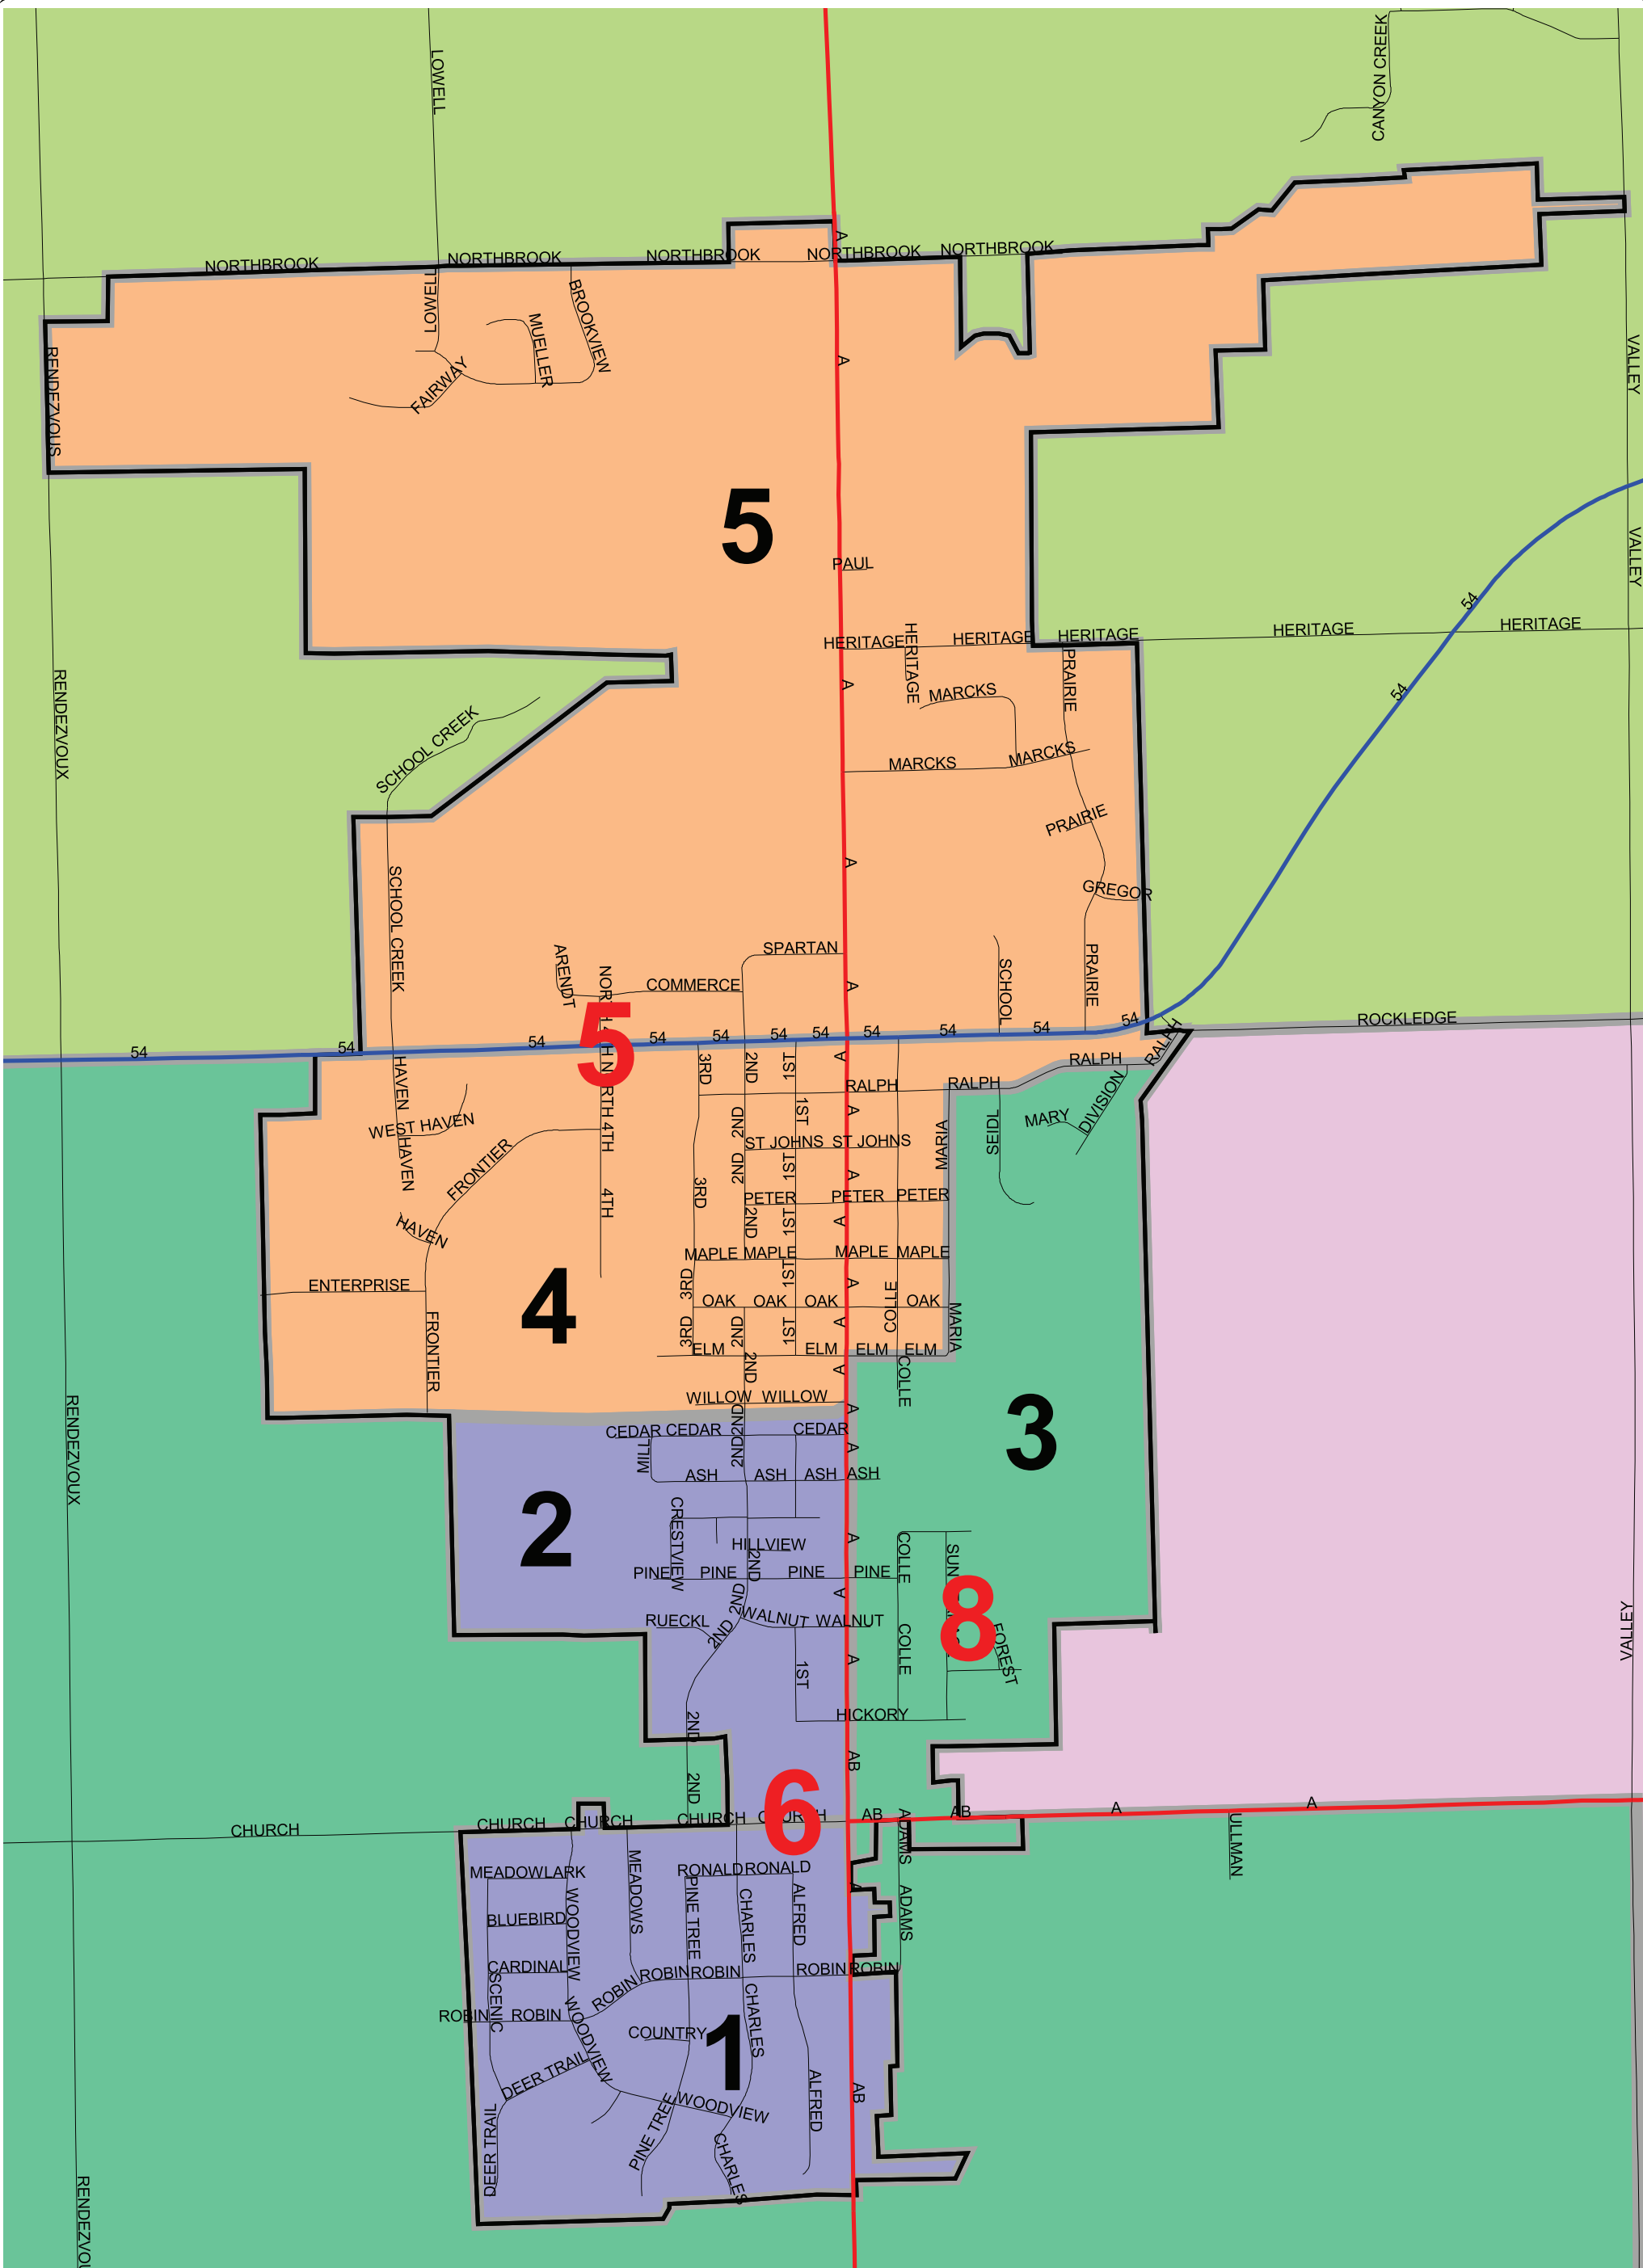

Green Bay

Lake Michigan

■ Voting Ward Boundaries

Final Supervisory Districts

- 1
- 2
- 3
- 4
- 5
- 6
- 7
- 8
- 9
- 10
- 11
- 12
- 13
- 14
- 15
- 16
- 17
- 18
- 19
- 20

Kewaunee County

Ward Boundaries & Supervisory Districts

Kewaunee County
Land Information Office

City of Algoma

Voting Wards & Supervisory Districts

City of Kewaunee

Voting Wards & Supervisory Districts

Village of Luxemburg

Voting Wards & Supervisory Districts