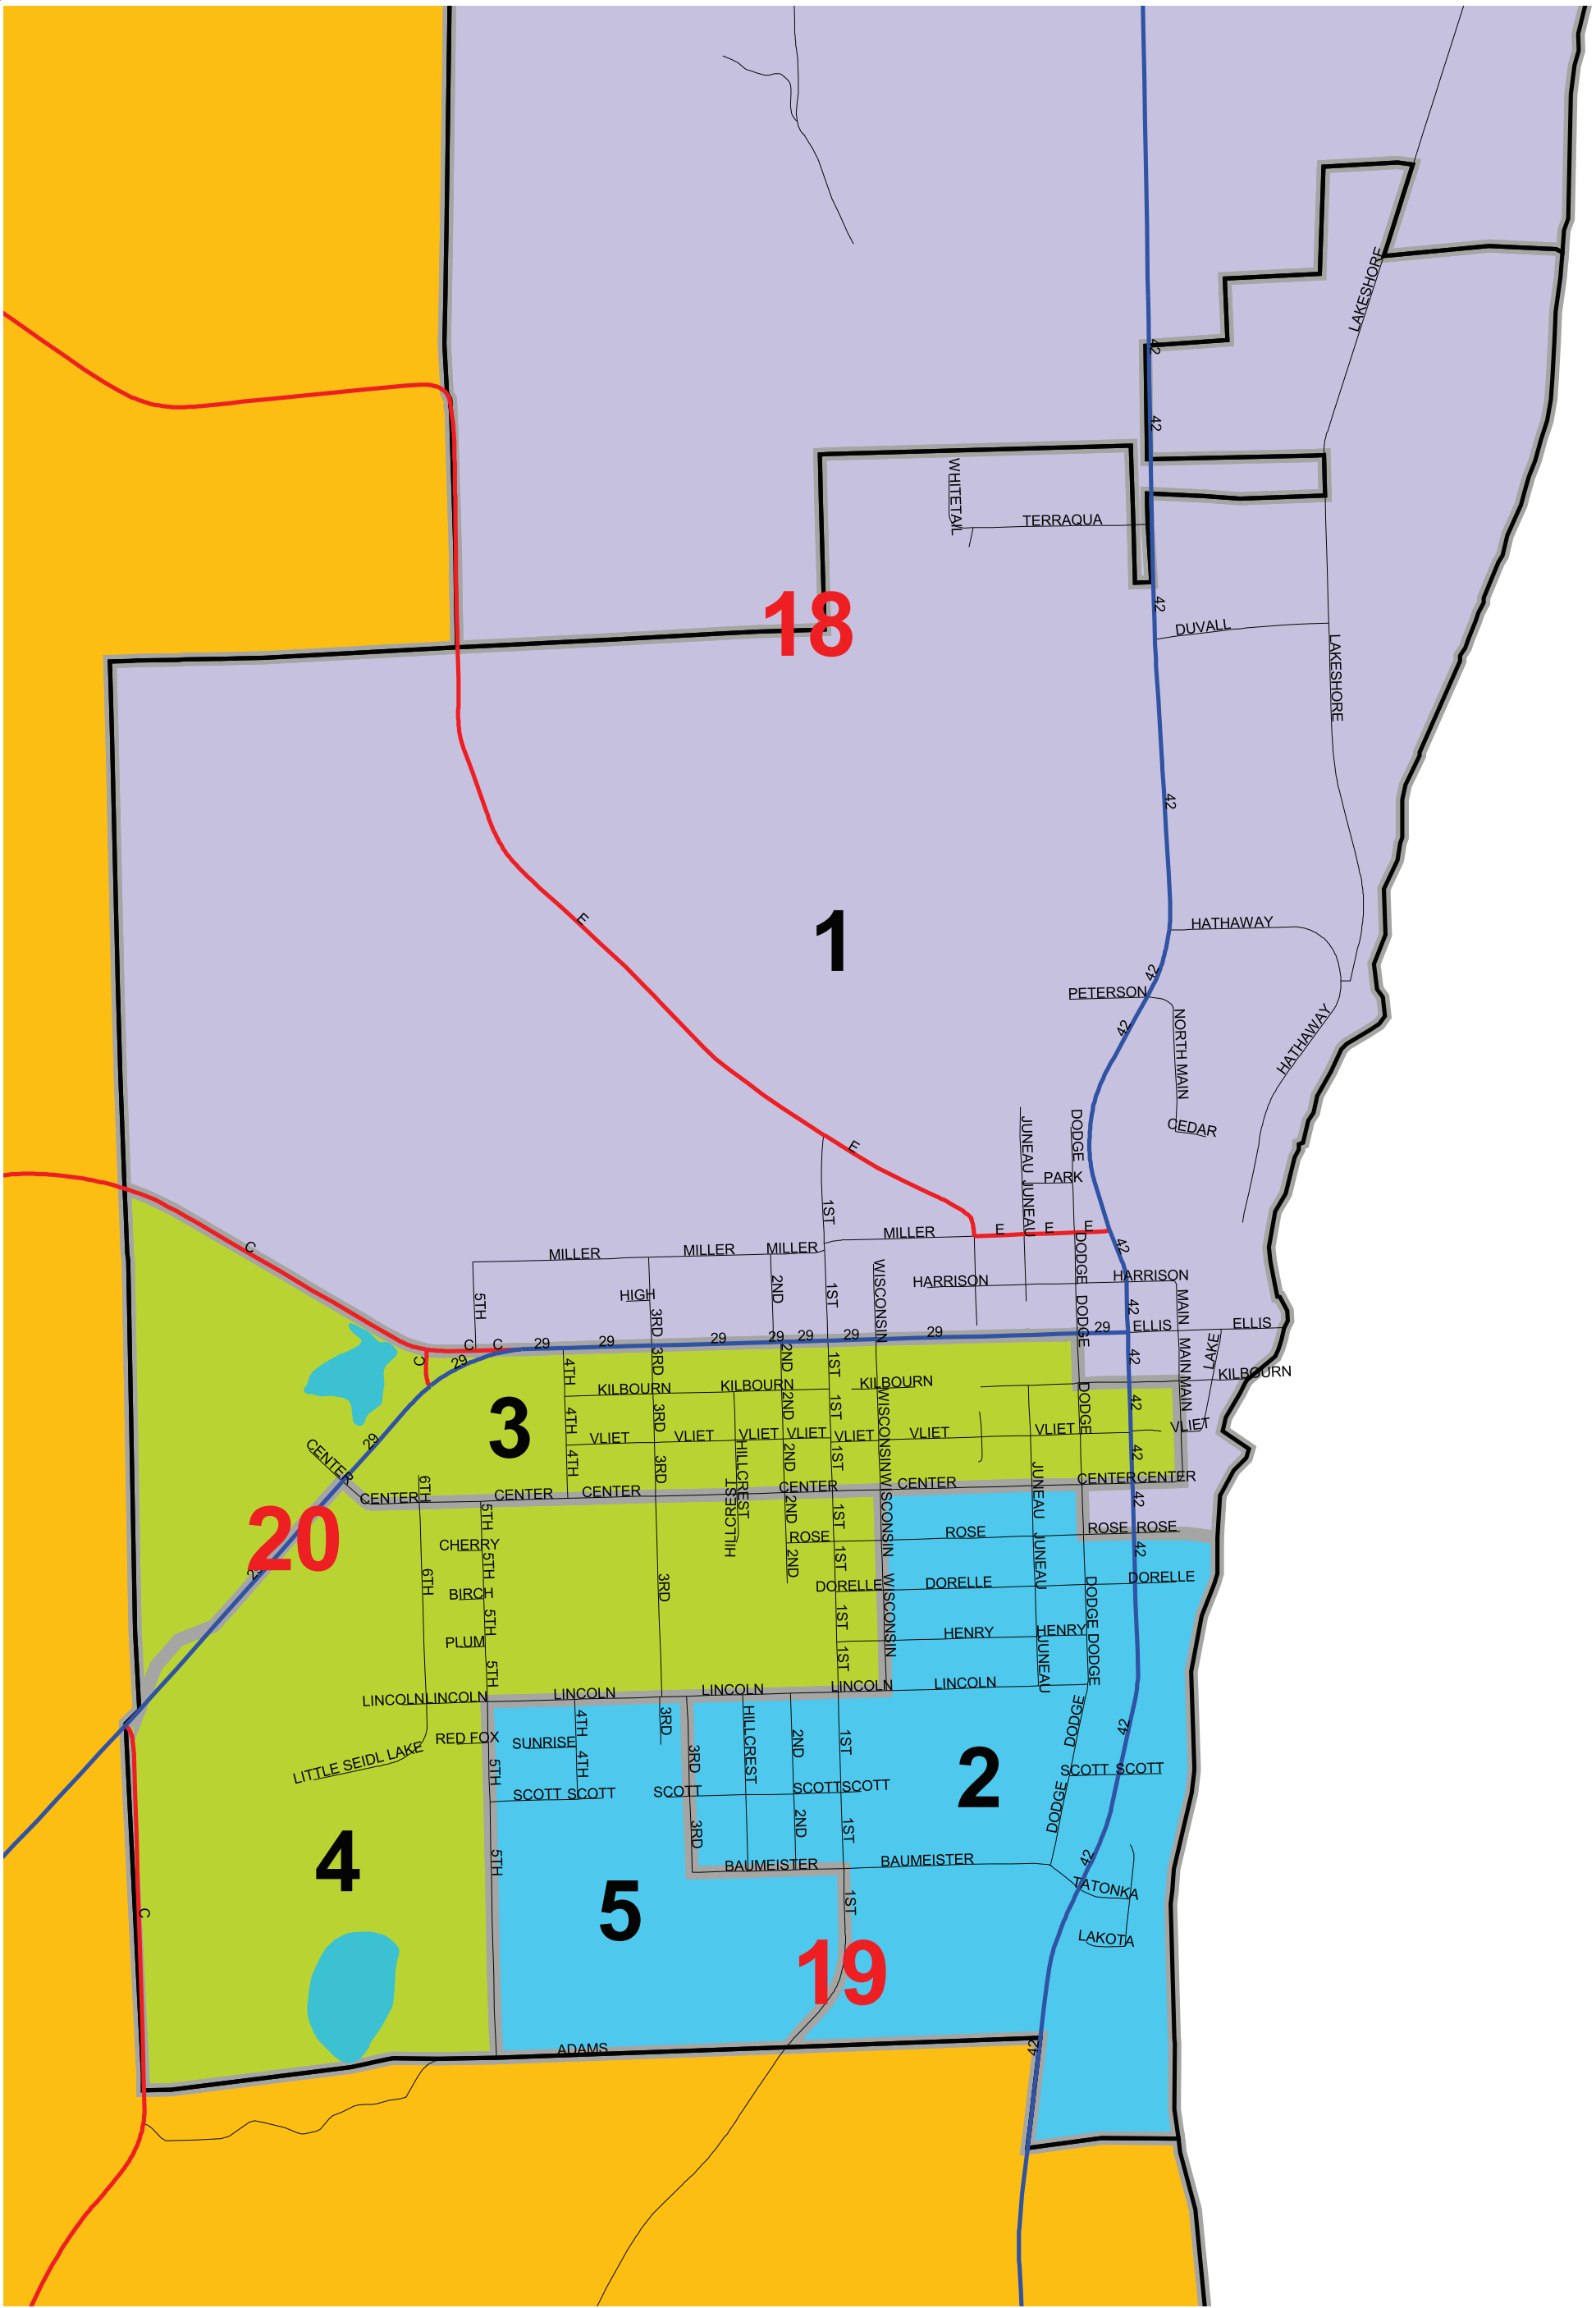

Green Bay

Lake Michigan

■ Voting Ward Boundaries

Final Supervisory Districts

- 1
- 2
- 3
- 4
- 5
- 6
- 7
- 8
- 9
- 10
- 11
- 12
- 13
- 14
- 15
- 16
- 17
- 18
- 19
- 20

Kewaunee County

Ward Boundaries & Supervisory Districts

Kewaunee County
Land Information Office

City of Algoma

Voting Wards & Supervisory Districts

City of Kewaunee

Voting Wards & Supervisory Districts

Village of Luxemburg

Voting Wards & Supervisory Districts