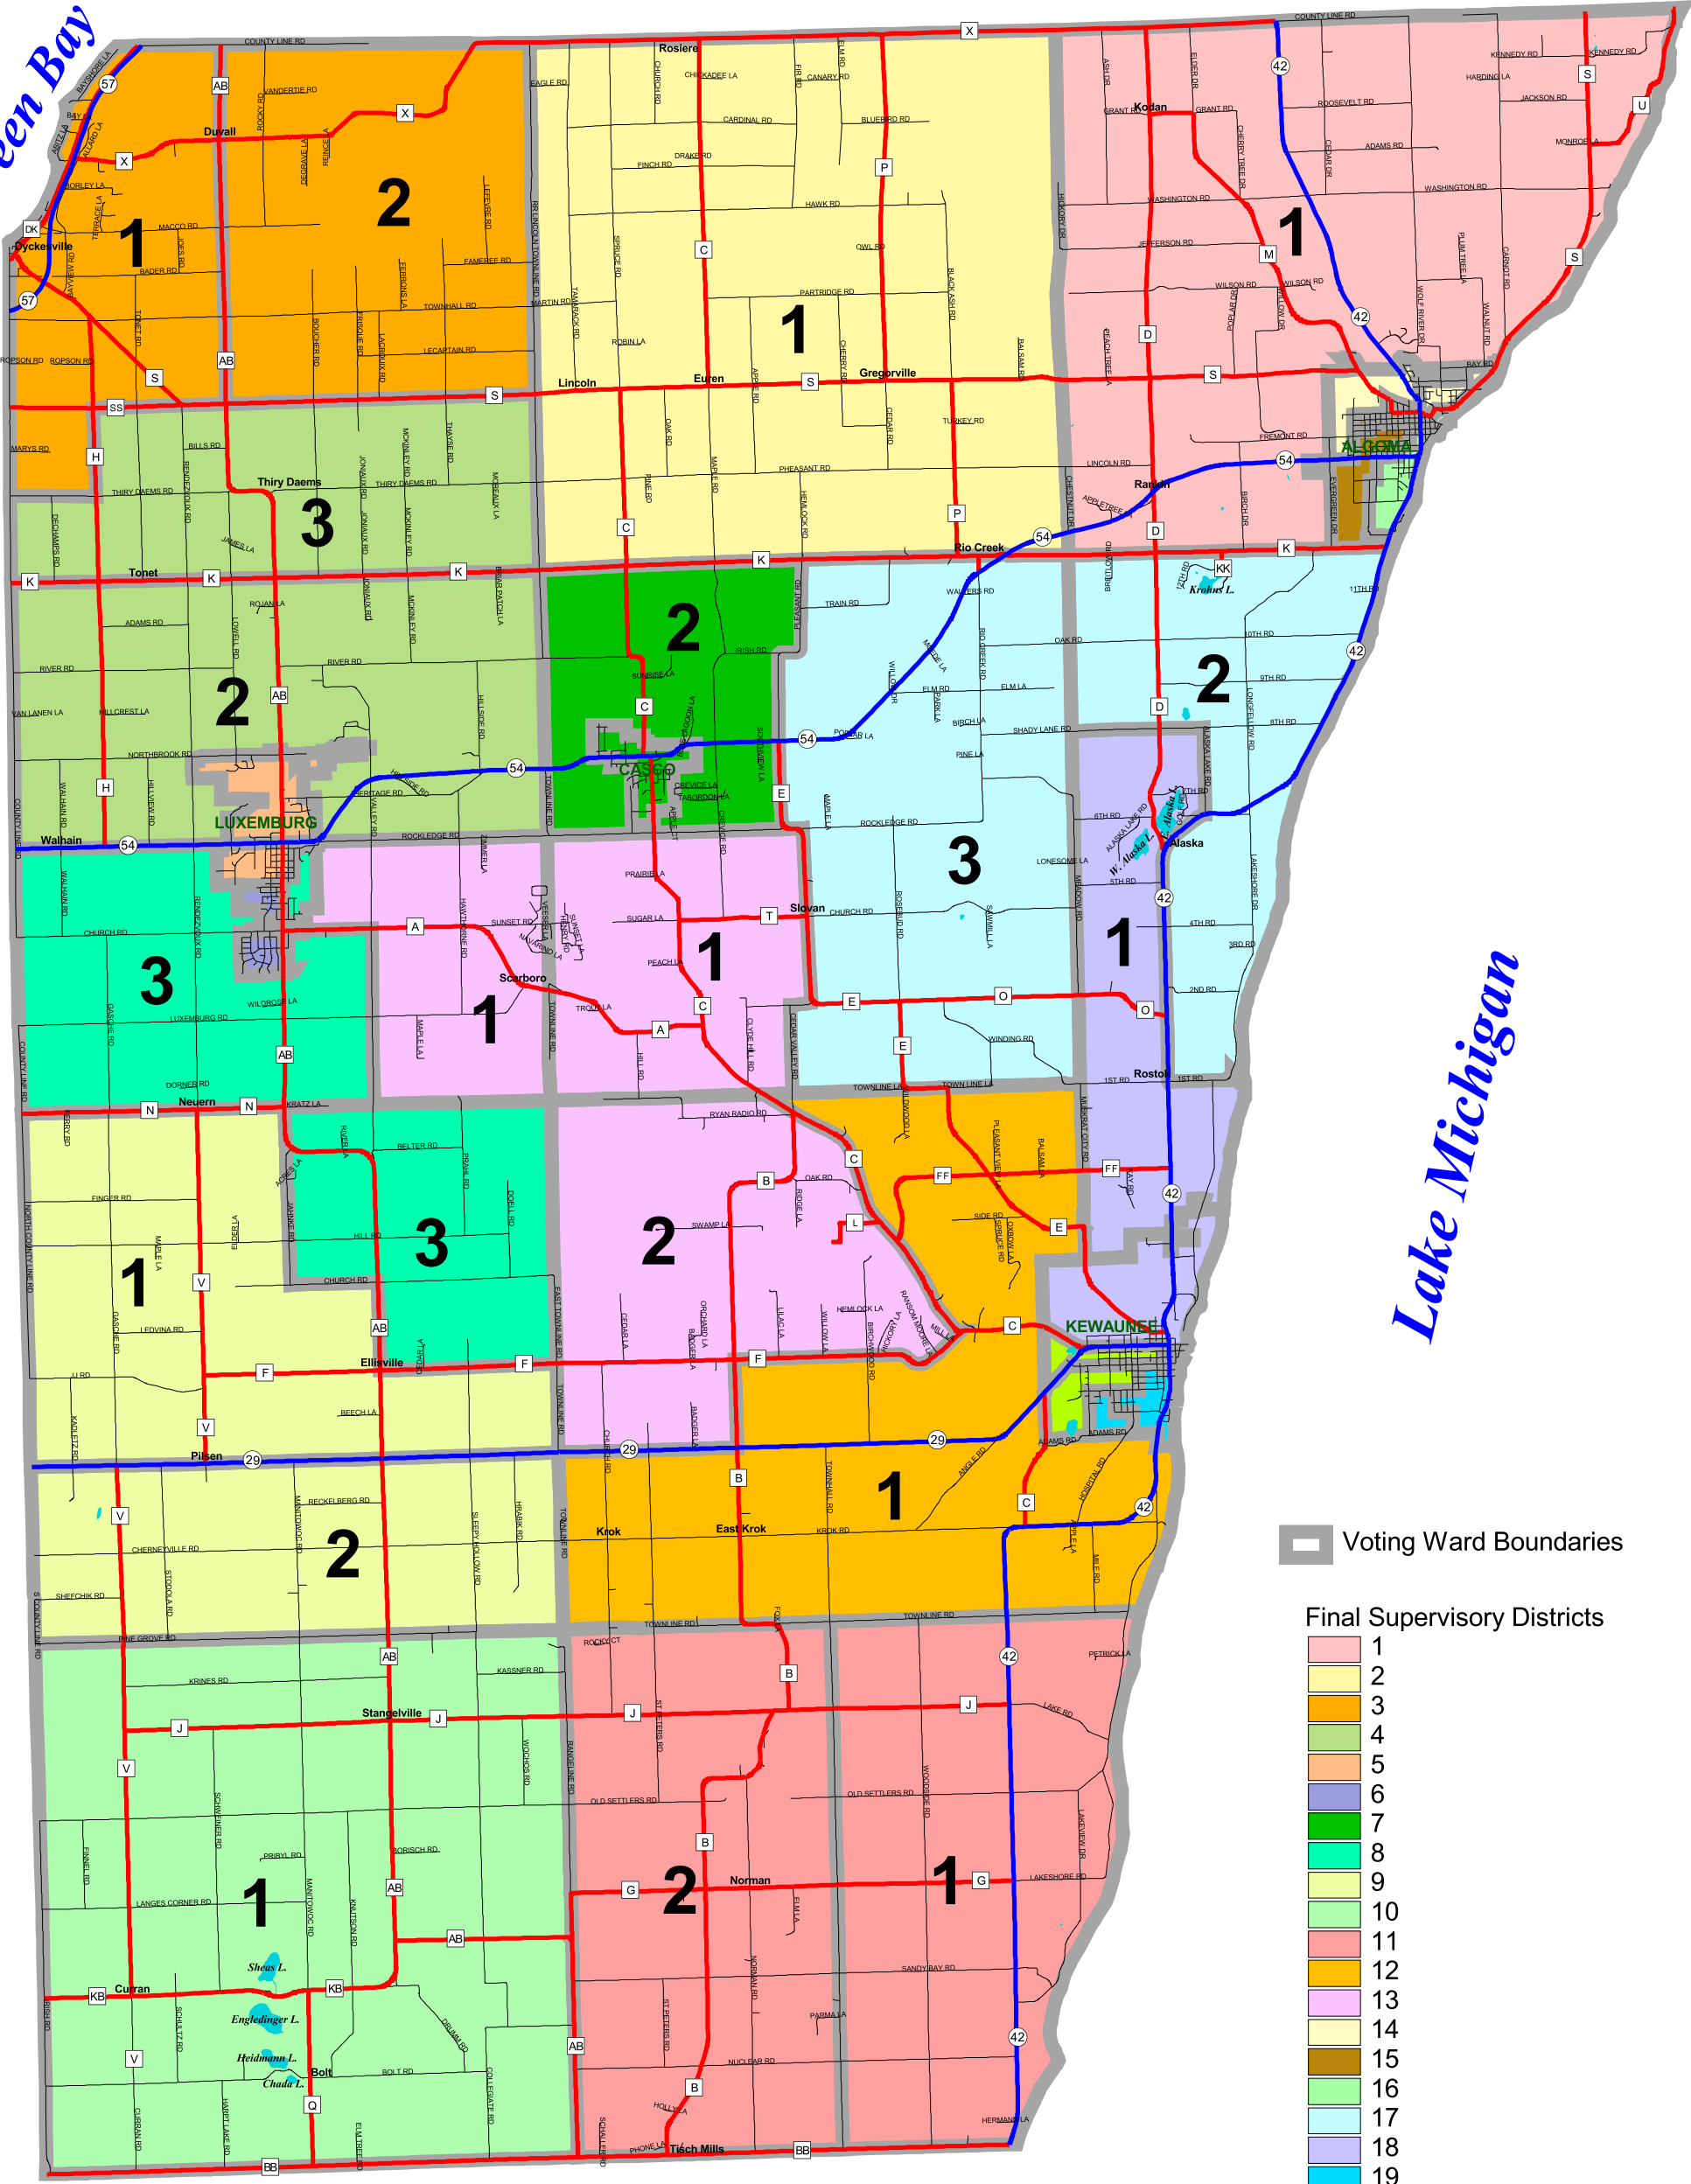

Green Bay

Lake Michigan

■ Voting Ward Boundaries

Final Supervisory Districts

- 1
- 2
- 3
- 4
- 5
- 6
- 7
- 8
- 9
- 10
- 11
- 12
- 13
- 14
- 15
- 16
- 17
- 18
- 19
- 20

Kewaunee County

Ward Boundaries & Supervisory Districts

Kewaunee County
Land Information Office

City of Algoma

Voting Wards & Supervisory Districts

City of Kewaunee

Voting Wards & Supervisory Districts

Village of Luxemburg

Voting Wards & Supervisory Districts