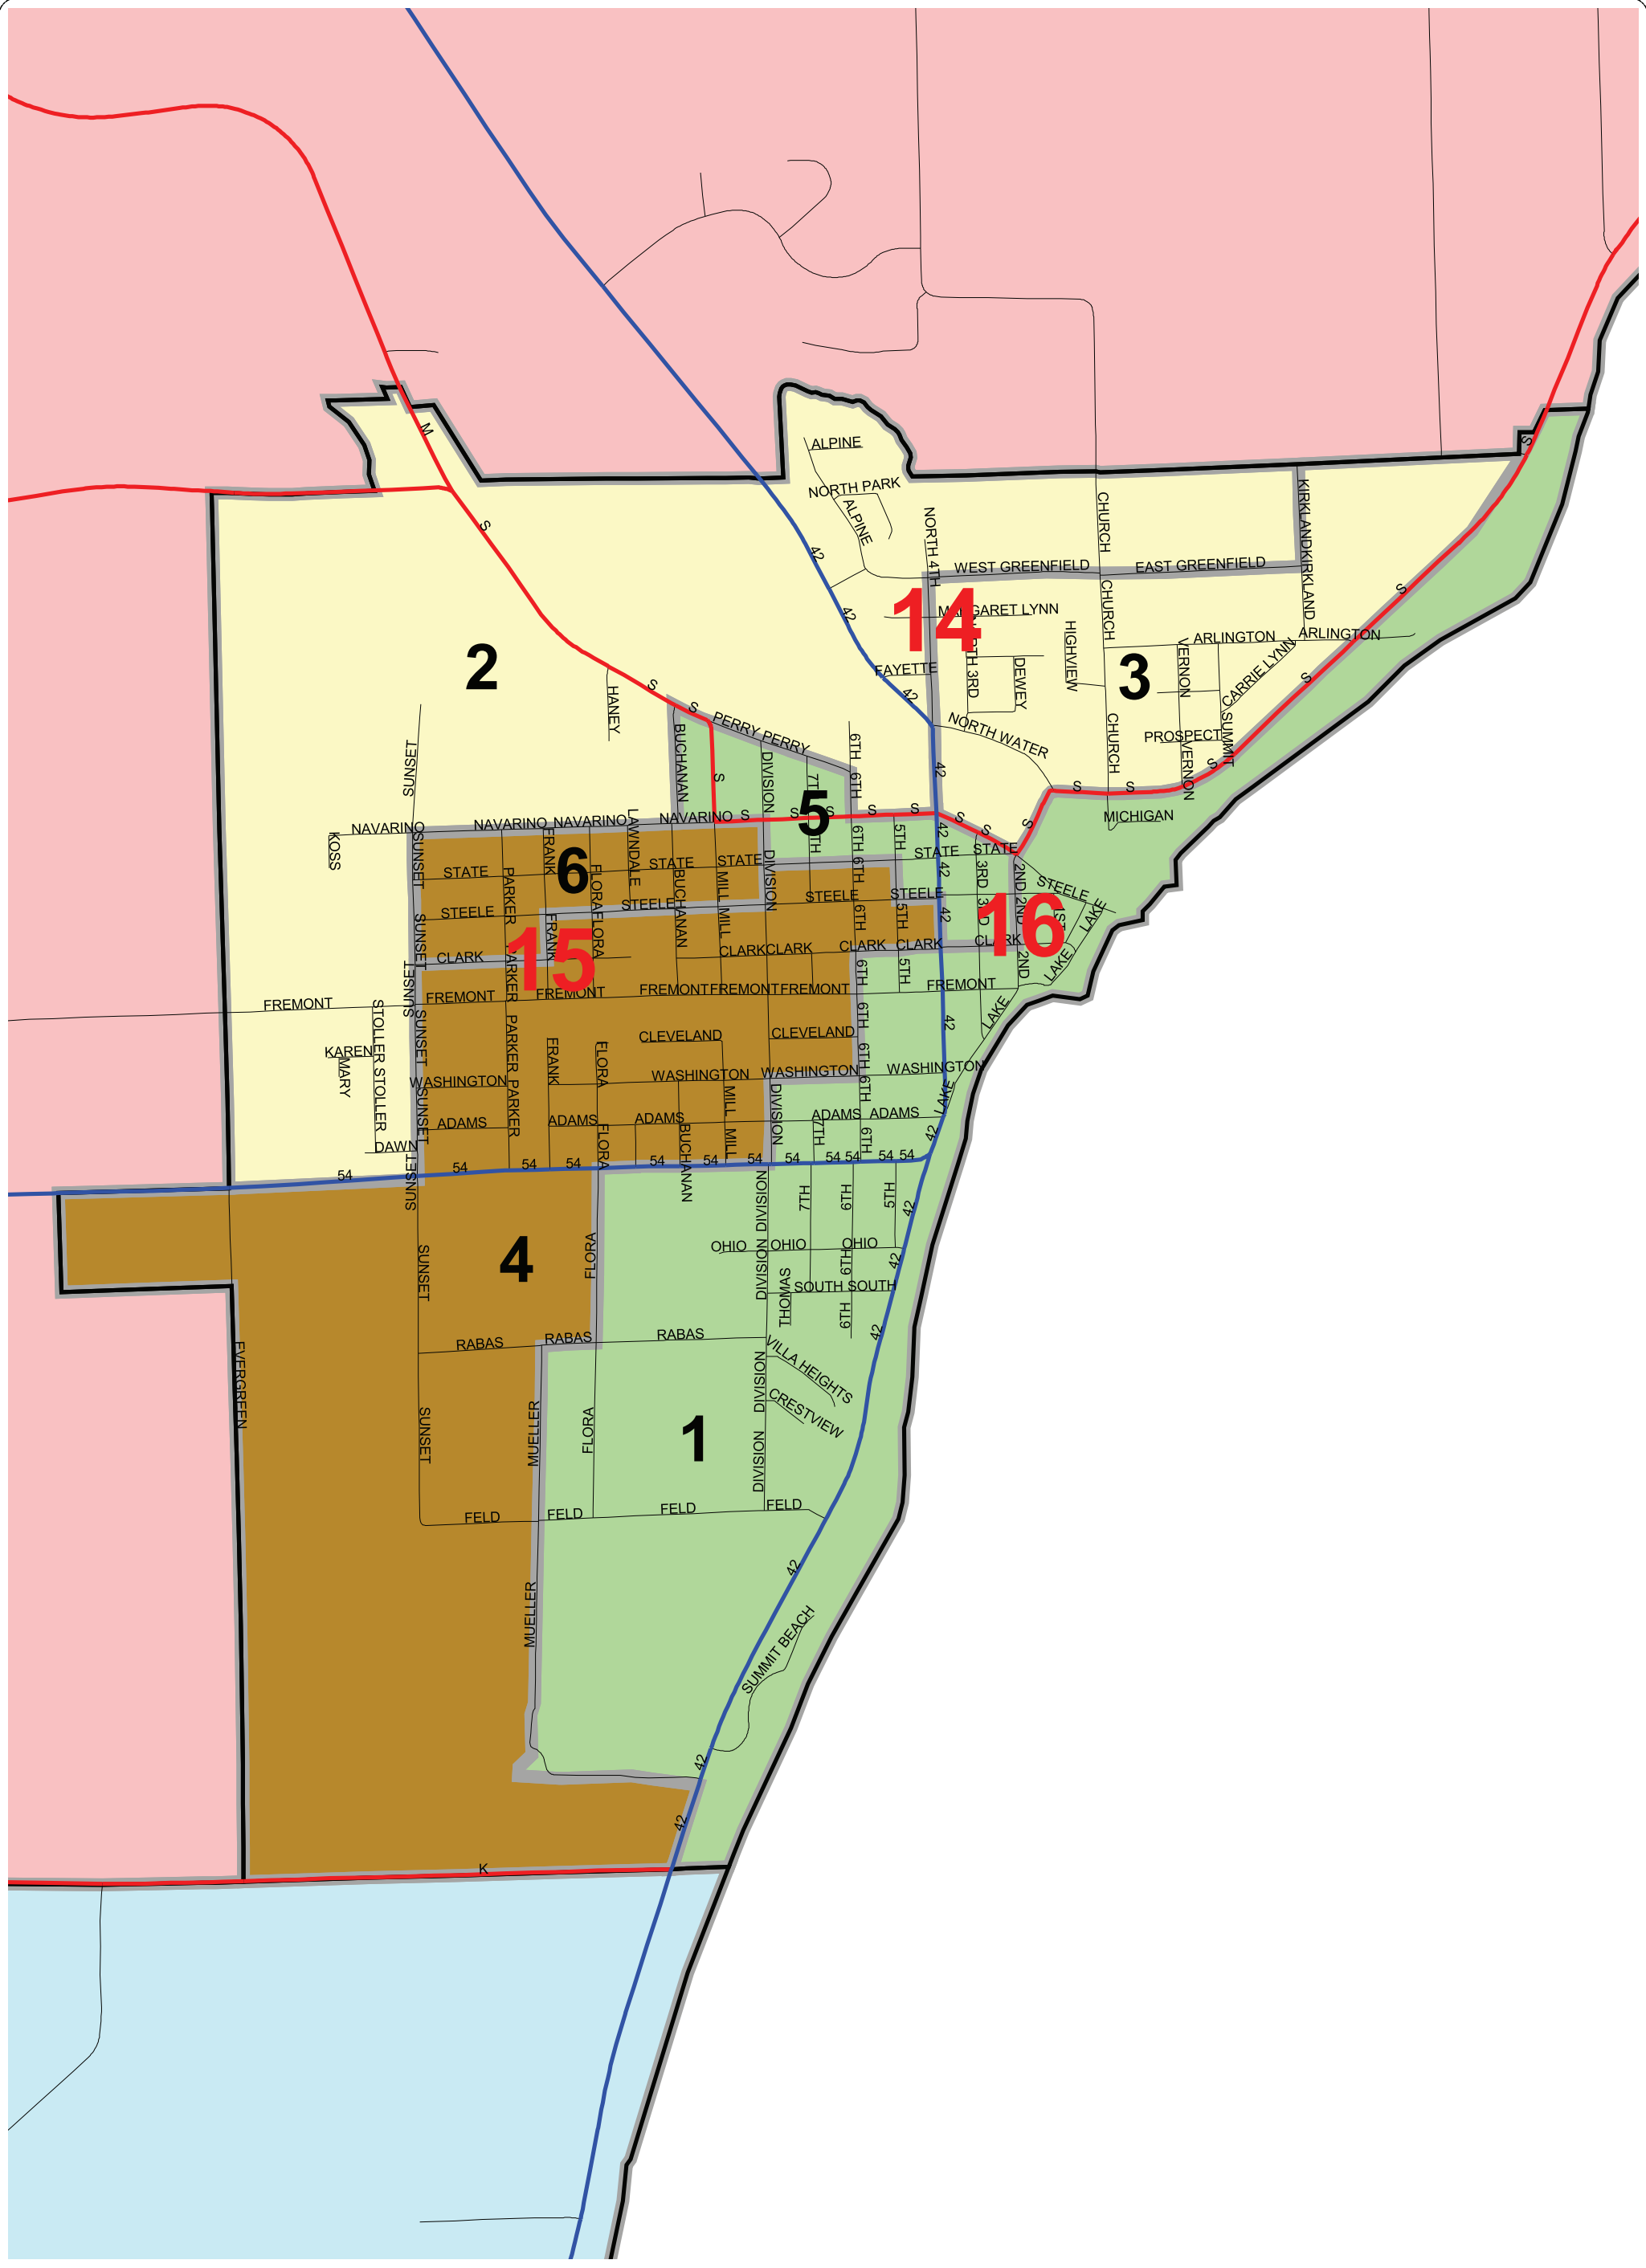

Green Bay

Lake Michigan

■ Voting Ward Boundaries

Final Supervisory Districts

- 1
- 2
- 3
- 4
- 5
- 6
- 7
- 8
- 9
- 10
- 11
- 12
- 13
- 14
- 15
- 16
- 17
- 18
- 19
- 20

Kewaunee County

Ward Boundaries & Supervisory Districts

Kewaunee County
Land Information Office

City of Algoma

Voting Wards & Supervisory Districts

City of Kewaunee

Voting Wards & Supervisory Districts

Village of Luxemburg

Voting Wards & Supervisory Districts